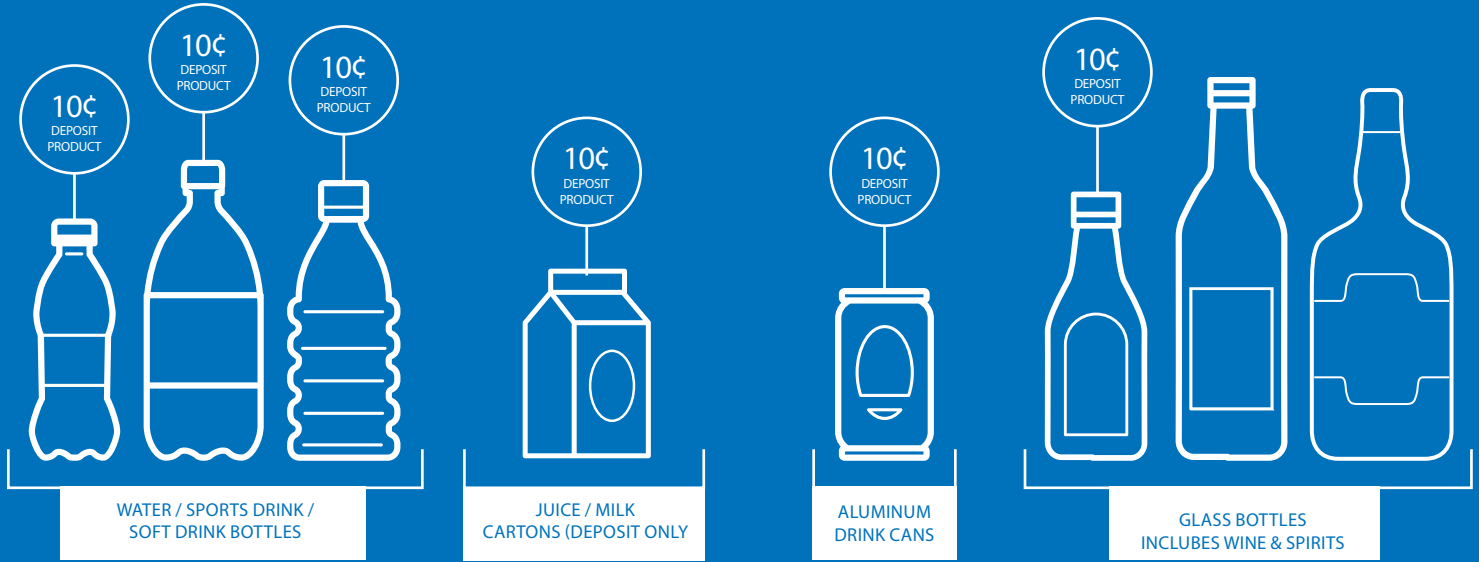

Deposit bin is for these items only

All containers must be empty and lids removed

DO NOT put any waste items in bin

These items can be placed in your council bins for waste, green or recycling

Phone : 08 8285 8500